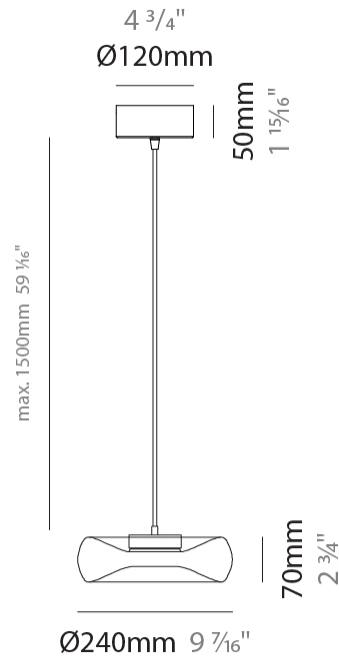

GENERAL

Series: Fold
 Subseries: Fold Monopoint
 Brand: Cangini & Tucci
 Division: Design
 Mounting Type: Suspension
 Mounting Location: Ceiling
 Subcategory: Ambient

PHYSICAL

Shape: Abstract
 Diameter (mm): 240
 Diameter (in): 9 ⁷/₁₆
 Height (mm): 70
 Height (in): 2 ³/₄
 Max. Overall Height (mm): 1570
 Max. Overall Height (in): 61 ¹³/₁₆
 Light Distribution: Omnidirectional
 Weight (kg): 1.235
 Weight (lbs): 2.72
 Fixture Finish: [AMB / GRN / PNK / RUB / SKB / SMK / TOB / TRA](#)
 Holder Finish: CHR / BLK
 Fixture Material: Glass / Metal
 Cable Details: 1500mm Transparent Cable
 Upon Request: Black Fabric Cable

LED

Color Temperature (°K): [2700 / 3000](#)
 Nominal Lumen (lm): 2370
 CRI: >95 CRI

OPTICAL

RATINGS AND CERTIFICATIONS

Certified By: Certified for North American Standards
 IP rating: IP20

PROJECT
TYPE
SPECIFIER
QUANTITY
DATE

GENERAL

Series: Fold
 Brand: Cangini & Tucci
 Division: Design
 Mounting Type: Surface
 Mounting Location: Ceiling
 Subcategory: Ambient

PHYSICAL

Shape: Abstract
 Diameter (mm): 360
 Diameter (in): 14 ³/₁₆
 Height (mm): 150
 Height (in): 5 ⁷/₈
 Light Distribution: Omnidirectional
 Weight (kg): 1.735
 Weight (lbs): 3.83
 Fixture Finish: [AMB / GRN / PNK / RUB / SKB / SMK / TOB / TRA](#)
 Holder Finish: CHR / BLK
 Fixture Material: Glass / Metal
 Cable Details: 1500mm Transparent Cable
 Upon Request: Black Fabric Cable